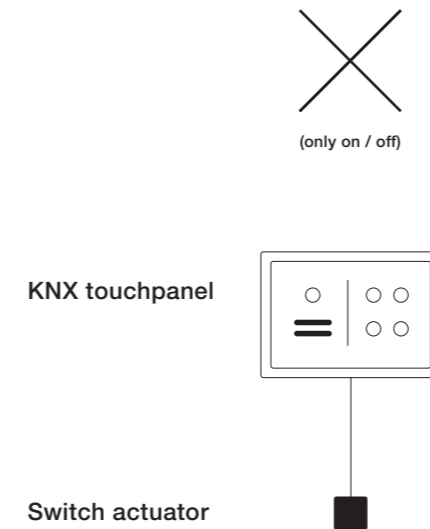

dual
Control via KNX as well as via Occhio air or touchless control

basic
Switch on/off via KNX, control via Occhio air or touchless control

pro
Control via KNX, no control via luminaire

KNX building management system

Occhio luminaire and control

DALI box

DALI ballast

Available for

all Occhio luminaires with »air« integrated or »air« module, except io/lei lettura & tavolo, io/lui basso

all Occhio luminaires

all Occhio luminaires with DALI box or DALI ballast