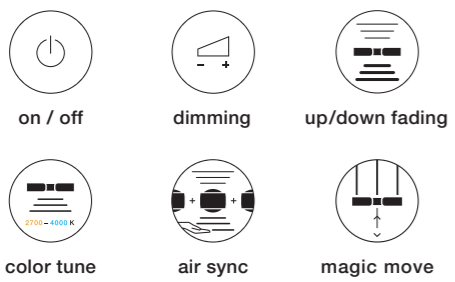

dual
Control via KNX as well as via Occhio air or touchless control

basic
Switch on/off via KNX, control via Occhio air or touchless control

pro
Control via KNX, no control via luminaire

KNX building management system

Occhio luminaire and control

DALI box

DALI ballast

Available for

all Occhio luminaires with »air« integrated or »air« module, except io/lei lettura & tavolo, io/lui basso

all Occhio luminaires

all Occhio luminaires with DALI box or DALI ballast