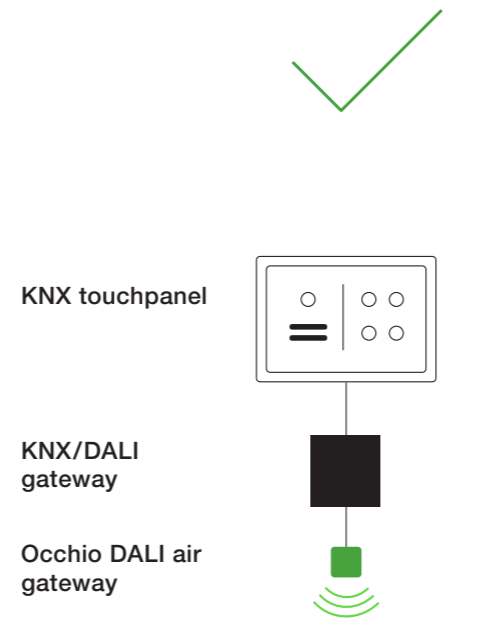

dual
Control via KNX as well as via Occhio air or touchless control

basic
Switch on/off via KNX, control via Occhio air or touchless control

pro
Control via KNX, no control via luminaire

KNX building management system

Occhio luminaire and control

DALI box

DALI ballast

Available for

all Occhio luminaires with »air« integrated or »air« module, except io/lei lettura & tavolo, io/lui basso

all Occhio luminaires

all Occhio luminaires with DALI box or DALI ballast