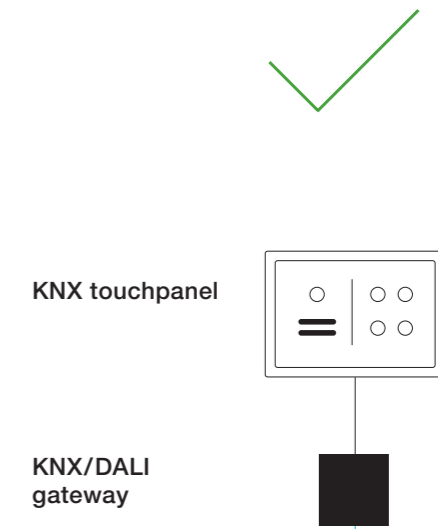

dual
Control via KNX as well as via Occhio air or touchless control

basic
Switch on/off via KNX, control via Occhio air or touchless control

pro
Control via KNX, no control via luminaire

KNX building management system

Occhio luminaire and control

DALI box

DALI ballast

Available for

all Occhio luminaires with »air« integrated or »air« module, except io/lei lettura & tavolo, io/lui basso

all Occhio luminaires

all Occhio luminaires with DALI box or DALI ballast