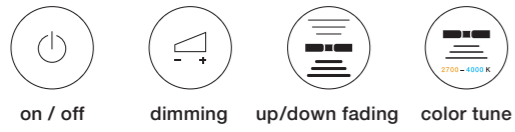

dual
Control via KNX as well as via Occhio air or touchless control

basic
Switch on/off via KNX, control via Occhio air or touchless control

pro
Control via KNX, no control via luminaire

KNX building management system

Occhio luminaire and control

DALI box

DALI ballast

Available for

all Occhio luminaires with »air« integrated or »air« module, except io/lei lettura & tavolo, io/lui basso

all Occhio luminaires

all Occhio luminaires with DALI box or DALI ballast