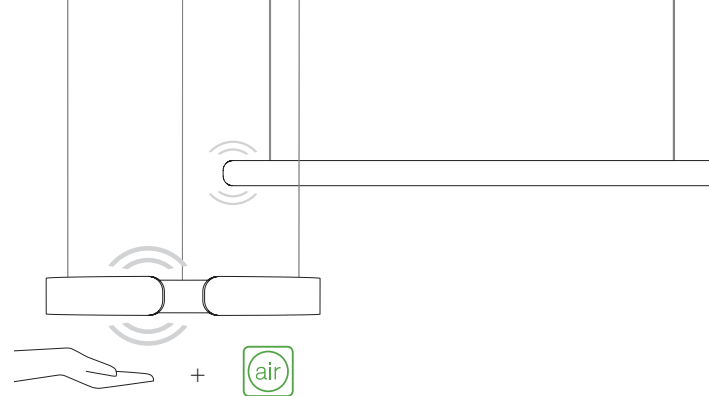

Occhio air sync

Occhio

Synchronize »touchless control« features via »air«

- › »touchless control« and »air« is required to activate »air« sync
- › luminaires within one row can be synchronized among each other

Mito 2-sided*

sospeso

volo

aura

move

raggio

largo

terra, terra 3d