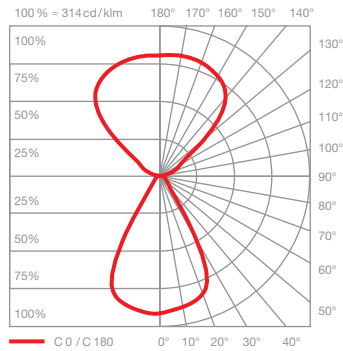

Mito terra fix 190 / 220 lighting effects

table (wide)

wide light beam (up and down), beam angle approx. 80° (down)

inserts: wide / flood

luminous flux: high color 70 W* 4600lm
high color 56 W** 3600lm

UGR (4H8H) < 19***

* (matt black, matt white, matt gold, matt silver)

** (bronze, rose gold)

*** For a reliable assessment of glare values in a real application of a luminaire we recommend to carry out an individual calculation which can be prepared by our lighting team (project-support@occhio.de).