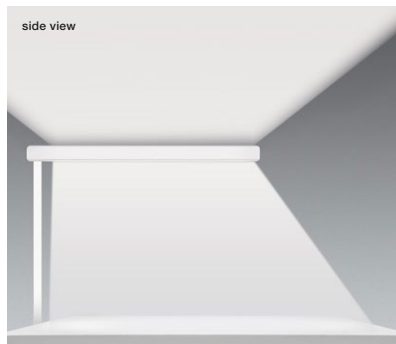

Mito terra fix 190 / 220 lighting effects

table (wide)

wide light beam (up and down), beam angle approx. 80° (down)

inserts: wide / flood

luminous flux: high color 70 W* 4600lm
high color 56 W** 3600lm

UGR (4H8H) < 19***

* (matt black, matt white, matt gold, matt silver)

** (bronze, rose gold)

*** For a reliable assessment of glare values in a real application of a luminaire we recommend to carry out an individual calculation which can be prepared by our lighting team (project-support@occhio.de).