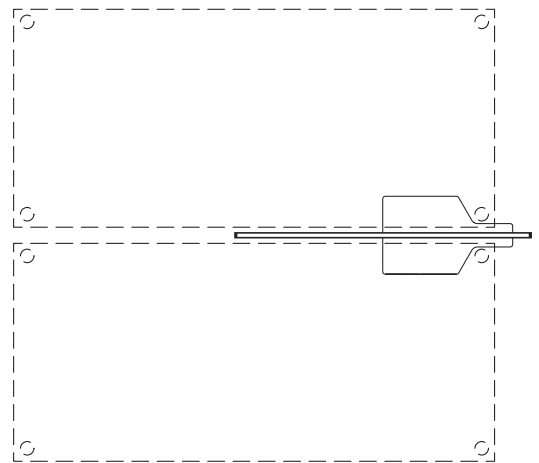

Mito terra fix 220
double workstation