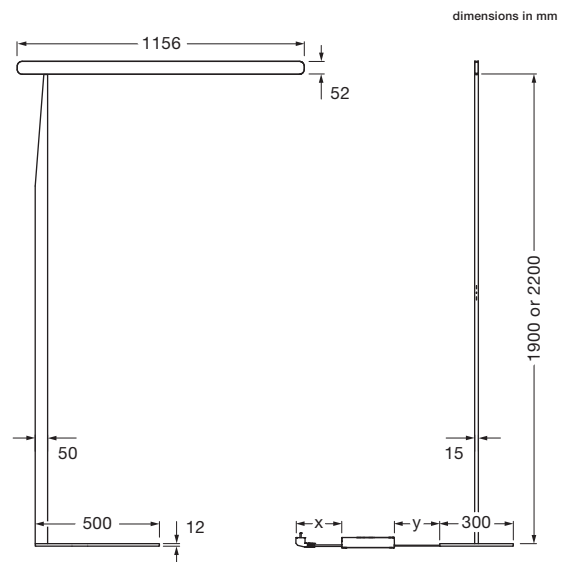

## Mito terra fix 190 / 220 datasheet

Linear LED free-standing luminaire with double-sided light emission and a height of 190 cm or 220 cm (body). Asymmetrical light pattern for linear illumination of tables or counters/workstations – wide, anti-glare light beam directed downwards and upwards. An automatic mode is available for Office applications: Measurement of ambient light by »ambient light control« and automatic control of brightness according to the desired settings. The »presence sensor« of the light allows switching by absence or presence in the room. Connection via plug-in power supply (converter) to 230VAC/50Hz mains voltage, head can be removed for maintenance purposes. Power max. 70 W, control via »touchless control« (gesture control at the head), »body sensor« at the luminaire unit, »ambient light control« (ambient light sensor at the head), »presence sensor« (motion sensor at the head) or with Occhio air. The sensors »touchless control« + »body sensor«, »ambient light control«, »presence sensor« can be deactivated via Occhio air app.

### table (wide)

wide light beam (up and down), beam angle approx. 80° (down)

inserts: wide / flood

luminous flux: high color 70 W\* 4600lm  
high color 56 W\*\* 3600lm

UGR (4H8H) < 19\*\*\*

\* (matt black, matt white, matt gold, matt silver)