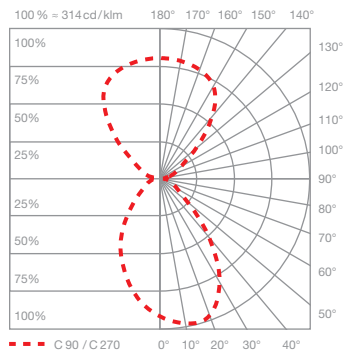

Mito terra fix 190 / 220 lighting effects

table (wide)

wide light beam (up and down), beam angle approx. 80° (down)

inserts: wide / flood

luminous flux: high color 70 W* 4600lm
high color 56 W** 3600lm

UGR (4H8H) < 19***

* (matt black, matt white, matt gold, matt silver)

** (bronze, rose gold)

*** For a reliable assessment of glare values in a real application of a luminaire we recommend to carry out an individual calculation which can be prepared by our lighting team (project-support@occhio.de).