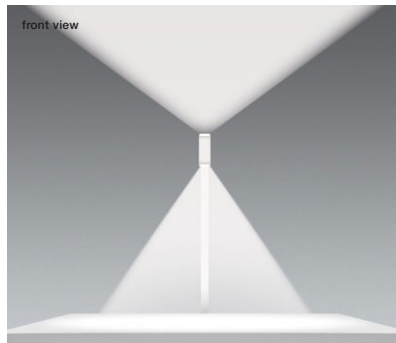

Mito terra fix 190 / 220 lighting effects

table (wide)

wide light beam (up and down), beam angle approx. 80° (down)

inserts: wide / flood

luminous flux: high color 70 W* 4600lm
high color 56 W** 3600lm

UGR (4H8H) < 19***

* (matt black, matt white, matt gold, matt silver)

** (bronze, rose gold)

*** For a reliable assessment of glare values in a real application of a luminaire we recommend to carry out an individual calculation which can be prepared by our lighting team (project-support@occhio.de).