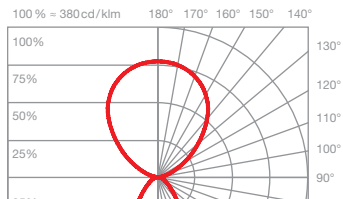

Luminous power 60 W, control via »touchless control« (gesture control on the head, can be deactivated), via body sensor on the luminaire body (can be deactivated) or with Occhio air

technical data Mito raggio

properties	material	head aluminium, painted, PVD-coated, optical silicone body carbon painted base steel painted
	cable length	power supply unit (x): 1 m luminaire (y): 2 m of which 1.5 m are retractable
	recommended ceiling height	min. 2.4 m
	weight	24.0 kg
surface	head	bronze, matt gold, rose gold, matt silver, matt white, matt black, phantom
	body / base / cable	matt white, matt black
Occhio »color tune« LED	average life time	> 50.000 hrs
	energy efficiency class	A +
	power	60 W (incl. Occhio power supply approx. 66 W)
	color rendering index	high color; CRI Ra 95
	color temperature	2700–4000 K
	recommended use	residential
electricity	dimming	via »touchless control« on the head (can be deactivated), via body-sensor on the luminaire body (can be deactivated) or with Occhio air
	connection	230 V AC / 50 Hz
	permitted operating conditions	max. 30°C for indoor use only

table (wide)

wide light beam (up and down), beam angle approx. 80° (down)

inserts: wide / flood

luminous flux: high color 60 W 3330 lm
 high color 40 W 2220 lm

UGR (4H8H) < 19

room (narrow)

concentrated | approx. 50°, diffuse upwards