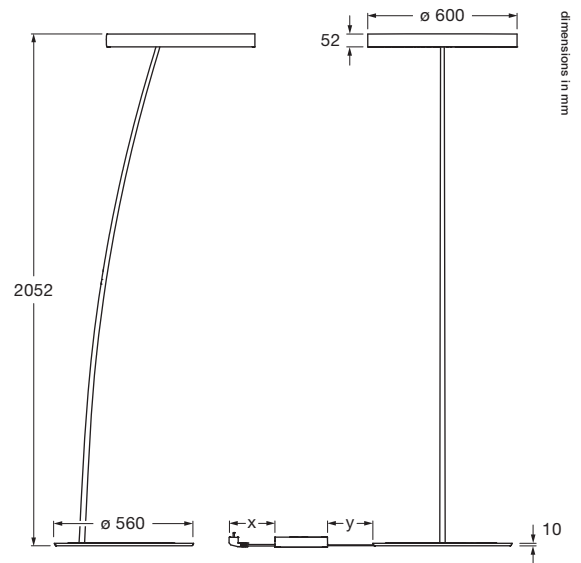

Mito raggio datasheet

Annular LED arc luminaire with double-sided light emission and a diameter of 60 cm. Connection to 230 V AC / 50 Hz mains voltage via power supply unit (converter), removable head for maintenance purposes.

Luminous power 60 W, control via »touchless control« (gesture control on the head, can be deactivated), via body sensor on the luminaire body (can be deactivated) or with Occhio air

technical data Mito raggio

properties	material	head aluminium, painted, PVD-coated, optical silicone body carbon painted base steel painted
	cable length	power supply unit (x): 1 m luminaire (y): 2 m of which 1.5 m are retractable
	recommended ceiling height	min. 2.4 m
	weight	24.0 kg
surface	head	bronze, matt gold, rose gold, matt silver, matt white, matt black, phantom
	body / base / cable	matt white, matt black
Occhio »color tune« LED	average life time	> 50.000 hrs
	energy efficiency class	A +
	power	60 W (incl. Occhio power supply approx. 66 W)
	color rendering index	high color; CRI Ra 95
	color temperature	2700–4000 K
	recommended use	residential
electricity	dimming	via »touchless control« on the head (can be deactivated), via body-sensor on the luminaire body (can be deactivated) or with Occhio air
	connection	230 V AC / 50 Hz
	permitted operating conditions	max. 30°C for indoor use only

table (wide)

wide light beam (up and down), beam angle approx. 80° (down)

inserts: wide / flood

luminous flux: high color 60 W 3330 lm
 high color 40 W 2220 lm

UGR (4H8H) < 19

room (narrow)

concentrated | approx. 50°, diffuse upwards