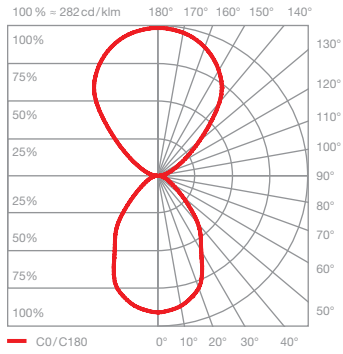

Mito raggio datasheet

Annular LED arc luminaire with double-sided light emission and a diameter of 60 cm. Connection to 230 V AC / 50 Hz mains voltage via power supply unit (converter), removable head for maintenance purposes.

Luminous power 60 W, control via »touchless control« (gesture control on the head, can be deactivated), via body sensor on the luminaire body (can be deactivated) or with Occhio air

technical data Mito raggio

properties	material	head aluminium, painted, PVD-coated, optical silicone body carbon painted base steel painted
	cable length	power supply unit (x): 1 m luminaire (y): 2 m of which 1.5 m are retractable
	recommended ceiling height	min. 2.4 m
	weight	24.0 kg
surface	head	bronze, matt gold, rose gold, matt silver, matt white, matt black, phantom
	body / base / cable	matt white, matt black
Occhio »color tune« LED	average life time	> 50.000 hrs
	energy efficiency class	A +
	power	60 W (incl. Occhio power supply approx. 66 W)
	color rendering index	high color; CRI Ra 95
	color temperature	2700–4000 K
	recommended use	residential
electricity	dimming	via »touchless control« on the head (can be deactivated), via body-sensor on the luminaire body (can be deactivated) or with Occhio air
	connection	230 V AC / 50 Hz
	permitted operating conditions	max. 30°C for indoor use only

table (wide)

wide light beam (up and down), beam angle approx. 80° (down)

inserts: wide / flood

luminous flux: high color 60 W 3330 lm
 high color 40 W 2220 lm

UGR (4H8H) < 19

room (narrow)

concentrated | approx. 50°, diffuse upwards